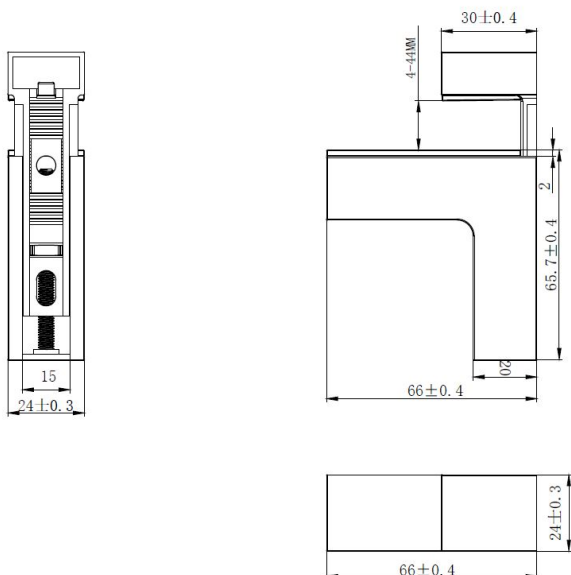

PRODUCT SHEET

Description:

Shelf Bracket #54 F/Glass & Wood, 4-40mm Chrome Plated

Item number:

22.02.555-0

Units	Box	Carton	HS Code	Barcode
Pcs.	1	100	8302420090	 5704866102865

SISO A/S

Mileparken 11
DK-2740 Skovlunde
Denmark
VAT: DK 24786013